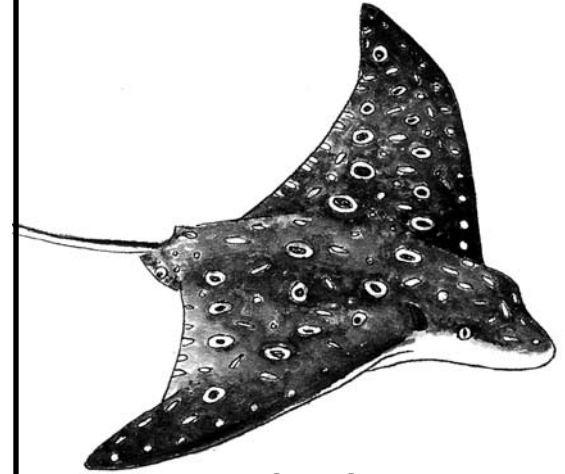

# Florida Marine Ecosystem

sheet 4 of 6

FLORIDA MARINE ECOSYSTEM

**Sooty Shearwater**  
*Puffinus griseus*

© 2010 KIRSTEN CARLSON

FLORIDA MARINE ECOSYSTEM

**Spotted Eagle Ray**  
*Aetobatus narinari*

© 2010 KIRSTEN CARLSON

FLORIDA MARINE ECOSYSTEM

**Stone Crab**  
*Menippe merceneria*

© 2010 KIRSTEN CARLSON

FLORIDA MARINE ECOSYSTEM

**Storm Petrel**  
*Oceanites oceanicus*

© 2010 KIRSTEN CARLSON

FLORIDA MARINE ECOSYSTEM

**Turtle Grass**  
*Thalassia testudinum*