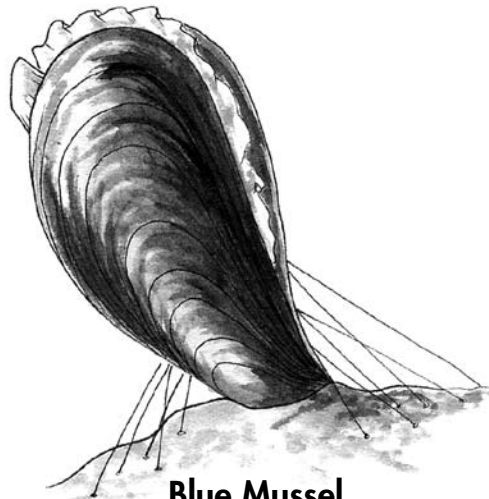

# Florida Marine Ecosystem

sheet 1 of 6

FLORIDA MARINE ECOSYSTEM

**Atlantic Bottlenose Dolphin**  
*Tursiops truncatus*

© 2010 KIRSTEN CARLSON

FLORIDA MARINE ECOSYSTEM

**Atlantic Goliath Grouper**  
*Epinephelus itajara*

© 2010 KIRSTEN CARLSON

FLORIDA MARINE ECOSYSTEM

**Atlantic Plate Limpet**  
*Acmaea testudinalis*

© 2010 KIRSTEN CARLSON

FLORIDA MARINE ECOSYSTEM

**Blue Mussel**  
*Mytilus edulis*

© 2010 KIRSTEN CARLSON

FLORIDA MARINE ECOSYSTEM

**Brown Pelican**  
*Pelecanus occidentalis*

© 2010 KIRSTEN CARLSON