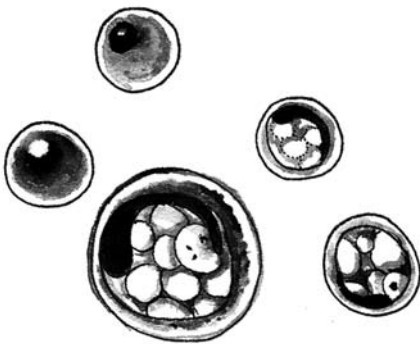

© 2010 KIRSTEN CARLSON

FLORIDA MARINE ECOSYSTEM

**Zooplankton (permanent):**  
**Pteropod** *Limacina helicina*

© 2010 KIRSTEN CARLSON

# Florida Marine Ecosystem

sheet 6 of 6

FLORIDA MARINE ECOSYSTEM

Zooplankton (permanent):  
*Salp* *Salpa fusiformis*

© 2010 KIRSTEN CARLSON

FLORIDA MARINE ECOSYSTEM

Zooplankton (temporary):  
Crab Larva (zoea)

© 2010 KIRSTEN CARLSON

FLORIDA MARINE ECOSYSTEM

Zooplankton (temporary):  
Fish Eggs

© 2010 KIRSTEN CARLSON

FLORIDA MARINE ECOSYSTEM

Zooplankton (temporary):  
Fish Larva

© 2010 KIRSTEN CARLSON

FLORIDA MARINE ECOSYSTEM

Zooplankton (temporary):  
Polychaete Worm Larva  
(trochophore)

© 2010 KIRSTEN CARLSON