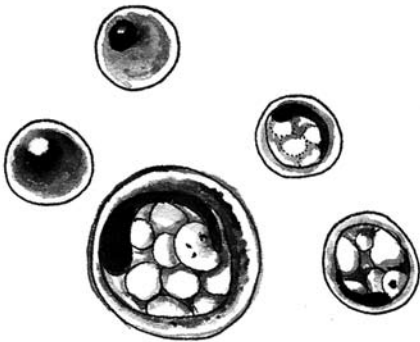

Zooplankton (permanent):
Pteropod *Limacina helicina*

© 2010 KIRSTEN CARLSON

SOUTHEAST ALASKA MARINE ECOSYSTEM

Zooplankton (temporary):
Crab Larva (zoea)

© 2010 KIRSTEN CARLSON

SOUTHEAST ALASKA MARINE ECOSYSTEM

Zooplankton (temporary):
Fish Eggs

© 2010 KIRSTEN CARLSON

SOUTHEAST ALASKA MARINE ECOSYSTEM

Zooplankton (temporary):
Fish Larva

© 2010 KIRSTEN CARLSON

SOUTHEAST ALASKA MARINE ECOSYSTEM

Zooplankton (temporary):
Polychaete Worm Larva
(trochophore)