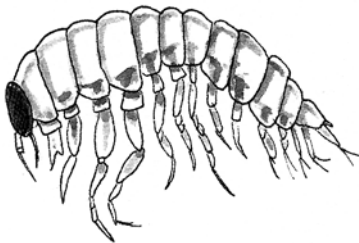

© 2010 KIRSTEN CARLSON

SOUTHEAST ALASKA MARINE ECOSYSTEM

Plate Limpet
Tectura scutum

© 2010 KIRSTEN CARLSON

SOUTHEAST ALASKA MARINE ECOSYSTEM

Red King Crab
Paralithodes camtschaticus

© 2010 KIRSTEN CARLSON

SOUTHEAST ALASKA MARINE ECOSYSTEM

Sockeye (Red) Salmon
Oncorhynchus nerka

© 2010 KIRSTEN CARLSON

Southeast Alaska Marine Ecosystem

sheet 5 of 6

SOUTHEAST ALASKA MARINE ECOSYSTEM

Steller Sea Lion
Eumetopias jubatas

© 2010 KIRSTEN CARLSON

SOUTHEAST ALASKA MARINE ECOSYSTEM

Tufted Puffin
Fratercula cirrhata

© 2010 KIRSTEN CARLSON

SOUTHEAST ALASKA MARINE ECOSYSTEM

Zooplankton (permanent):
Amphipod *Hyperia* spp.

© 2010 KIRSTEN CARLSON

SOUTHEAST ALASKA MARINE ECOSYSTEM

Zooplankton (permanent):
Coepod *Neocalanus* spp.