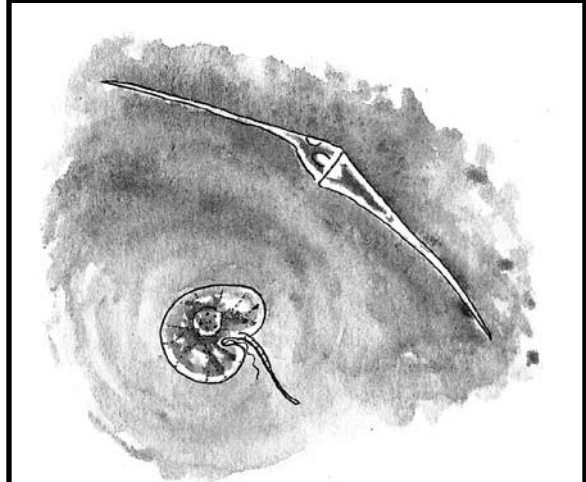

# Southeast Alaska Marine Ecosystem

sheet 4 of 6

SOUTHEAST ALASKA MARINE ECOSYSTEM

**Phytoplankton: Diatoms**  
*Corethron* spp.,  
*Chaetoceros debilis*

© 2010 KIRSTEN CARLSON

SOUTHEAST ALASKA MARINE ECOSYSTEM