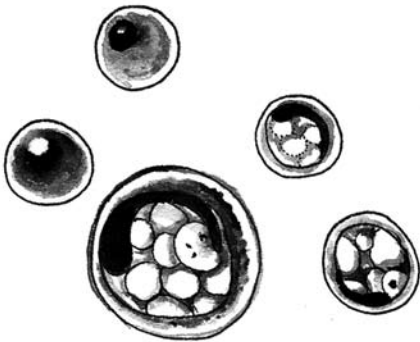

# Southeast Alaska Marine Ecosystem

sheet 6 of 6

SOUTHEAST ALASKA MARINE ECOSYSTEM

Zooplankton (permanent):  
Pteropod *Limacina helicina*

© 2010 KIRSTEN CARLSON

SOUTHEAST ALASKA MARINE ECOSYSTEM

Zooplankton (temporary):  
Crab Larva (zoea)

© 2010 KIRSTEN CARLSON

SOUTHEAST ALASKA MARINE ECOSYSTEM

Zooplankton (temporary):  
Fish Eggs

© 2010 KIRSTEN CARLSON

SOUTHEAST ALASKA MARINE ECOSYSTEM

Zooplankton (temporary):  
Fish Larva

© 2010 KIRSTEN CARLSON

SOUTHEAST ALASKA MARINE ECOSYSTEM

Zooplankton (temporary):  
Polychaete Worm Larva  
(trochophore)

© 2010 KIRSTEN CARLSON