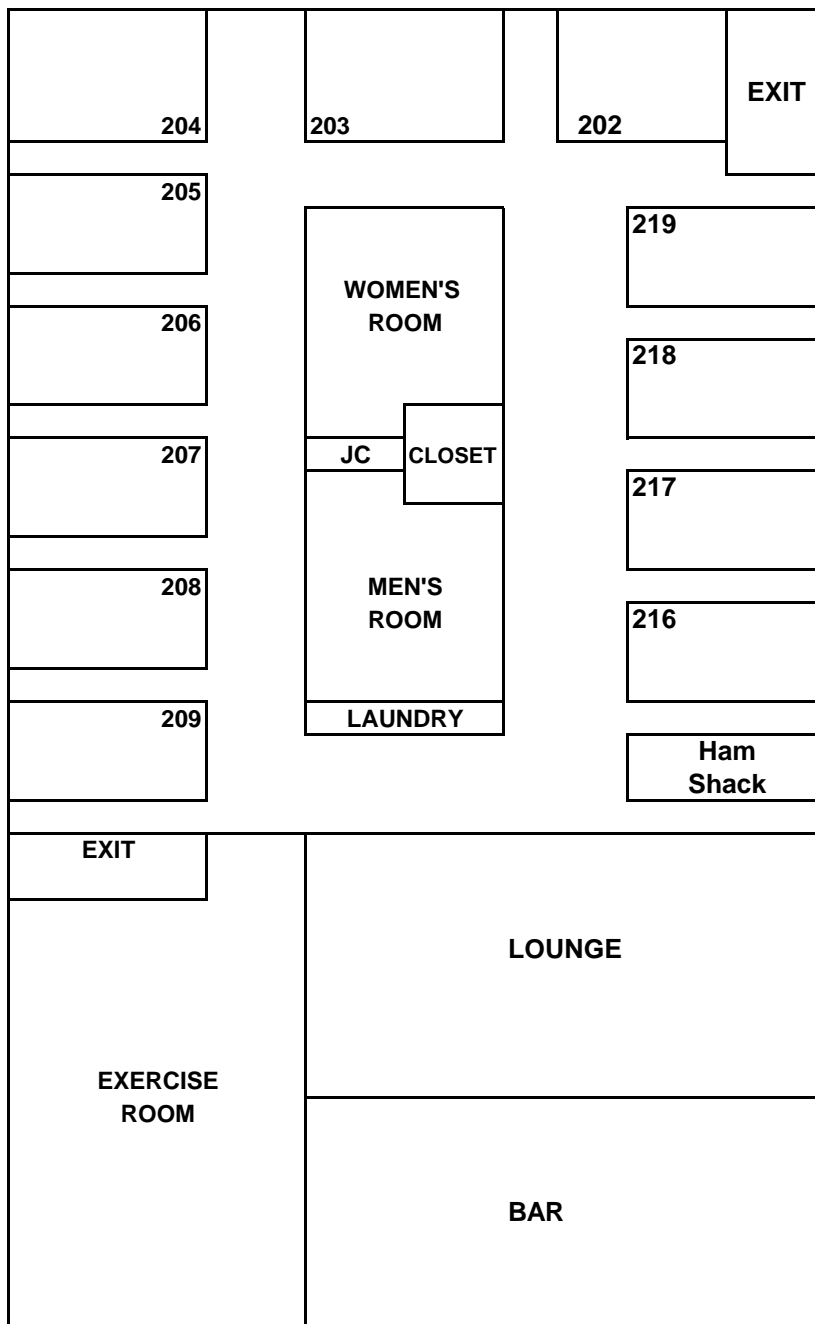

HOUSING LIST

Revised 6/8

BIO LAB BUILDING

GWR BUILDING

POPULATION: 24
 FEMALE: 9
 MALE: 15